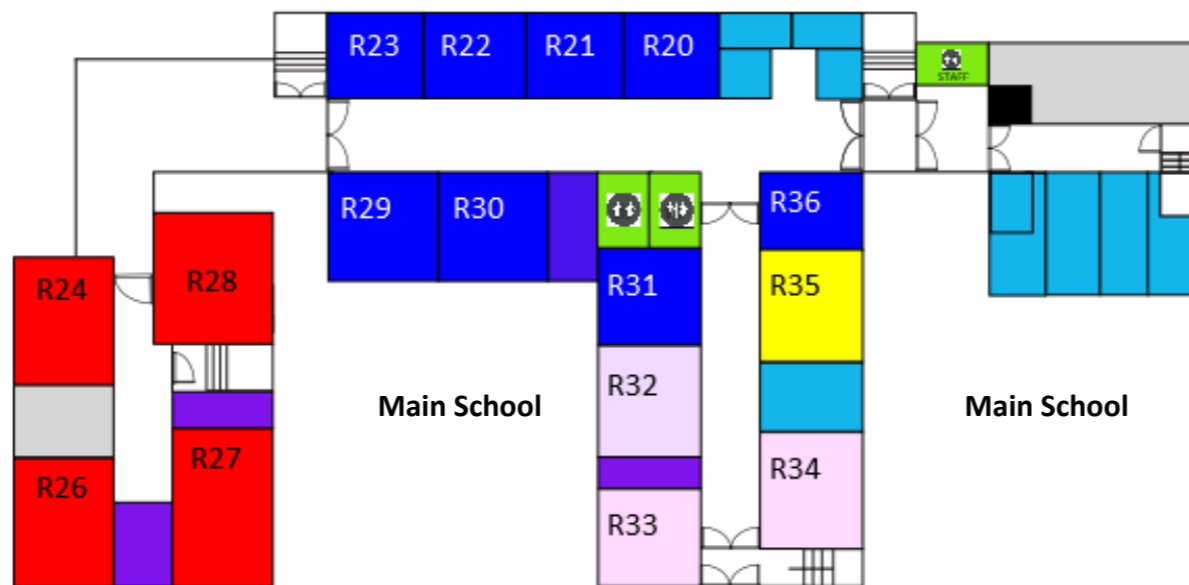

# LOWER FLOORS

Old Hall

Technology

Waterton

MFL/Student Support

## KEY

	TOILETS		LIFT
	OFFICE		STORE
	NO ACCESS		ART
	DRAMA		ENGLISH
	GEOGRAPHY		IT
	HISTORY		MATHS
	MFL		MUSIC
	PE		RE
	SCIENCE		SEN
	TECHNOLOGY		

# UPPER FLOORS

Old Hall

Waterton

MFL/Student Support