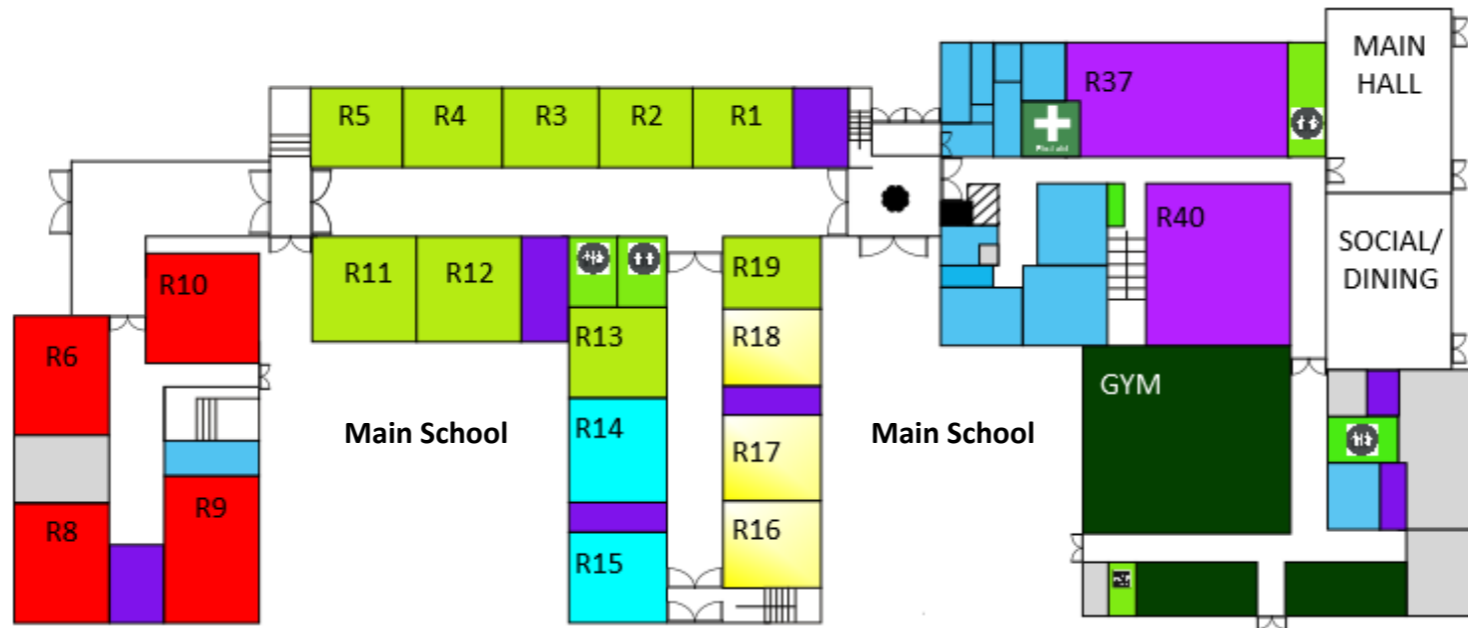

# LOWER FLOORS

Old Hall

Technology

Waterton

MFL/Student Support

## KEY

	TOILETS		LIFT
	OFFICE		STORE
	NO ACCESS		ART
	DRAMA		ENGLISH
	GEOGRAPHY		IT
	HISTORY		MATHS
	MFL		MUSIC
	PE		RE
	SCIENCE		SEN
	TECHNOLOGY		

# UPPER FLOORS

Old Hall

Waterton

MFL/Student Support