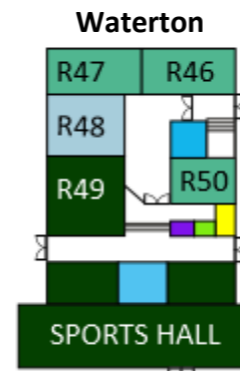

# LOWER FLOORS

Old Hall

Technology

Waterton

MFL/Student Support

## KEY

	TOILETS		LIFT
	OFFICE		STORE
	NO ACCESS		ART
	DRAMA		ENGLISH
	GEOGRAPHY		IT
	HISTORY		MATHS
	MFL		MUSIC
	PE		RE
	SCIENCE		SEN
	TECHNOLOGY		