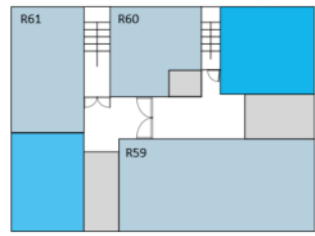

# LOWER FLOORS

Old Hall

Technology

Waterton

MFL/Student Support

## KEY

	TOILETS		LIFT
	OFFICE		STORE
	NO ACCESS		ART
	DRAMA		ENGLISH
	GEOGRAPHY		IT
	HISTORY		MATHS
	MFL		MUSIC
	PE		RE
	SCIENCE		SEN
	TECHNOLOGY		