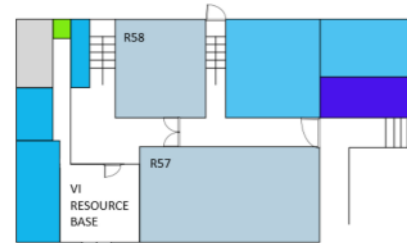

UPPER FLOORS

Old Hall